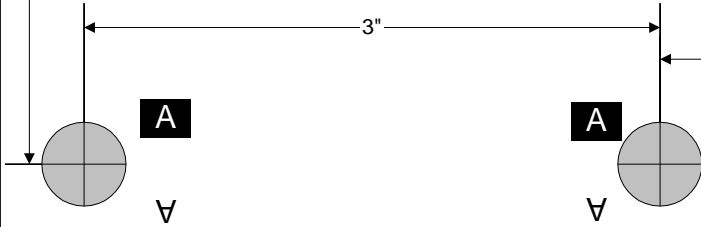

REVERSE BEVEL  
LEFT HAND  
INSIDE OF  
BOTTOM FOR

TOP FOR  
INSIDE OF  
RIGHT HAND  
REVERSE BEVEL

**A Note About Templates:**

Any reproduction of this  
template, via fax, photocopy  
or digital transmission,  
renders it **Not To Scale.**

3 7/16"

3"

4 9/16"

**SECURITECH™**

Template #49FSP

54-45 44TH STREET MASPETH, NY 11378  
(718)392-9000 FAX: (718)392-8944  
TMP49FSP-V2.VSD AS OF 3/15/99 Rev.09/27/00

HOLE SIZES  
● A=7/16" DIA.

HOLE SIZES  
● A=7/16" DIA.