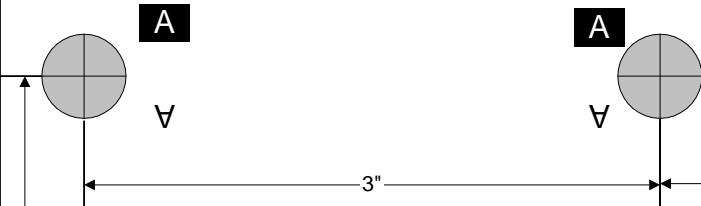

REVERSE BEVEL  
LEFT HAND  
INSIDE OF  
BOTTOM FOR

TOP FOR  
INSIDE OF  
RIGHT HAND  
REVERSE BEVEL

**A Note About Templates:**

Any reproduction of this  
template, via fax, photocopy  
or digital transmission,  
renders it **Not To Scale.**

3 7/16"

3"

4 9/16"

**SECURITECH™**

Template #49FSP

54-45 44TH STREET MASPETH, NY 11378  
(718)392-9000 FAX: (718)392-8944  
TMP49FSP-V2.VSD AS OF 3/15/99 Rev.09/27/00

HOLE SIZES  
● A=7/16" DIA.

HOLE SIZES  
● A=7/16" DIA.

54-45 44TH STREET MASPETH, NY 11378  
(718)392-9000 FAX: (718)392-8944

Template #49FSP

**SECURITECH™**

3 7/16"

3"

4 9/16"

REVERSE BEVEL  
LEFT HAND  
INSIDE OF  
TOP FOR

BOTTOM FOR  
INSIDE OF  
RIGHT HAND  
REVERSE BEVEL