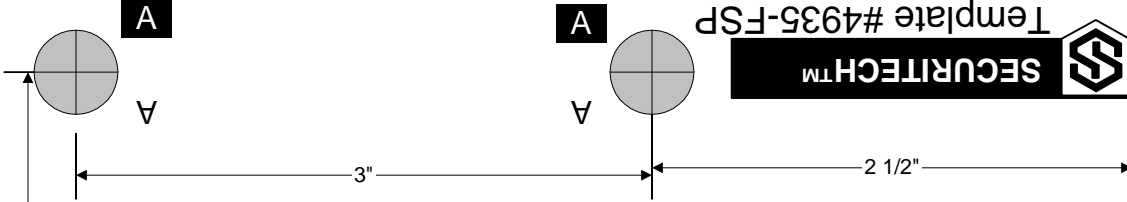

3 7/16"

BOTTOM FOR
INSIDE OF
RIGHT HAND
REVERSE BEVEL

TOP FOR
INSIDE OF
LEFT HAND
REVERSE BEVEL