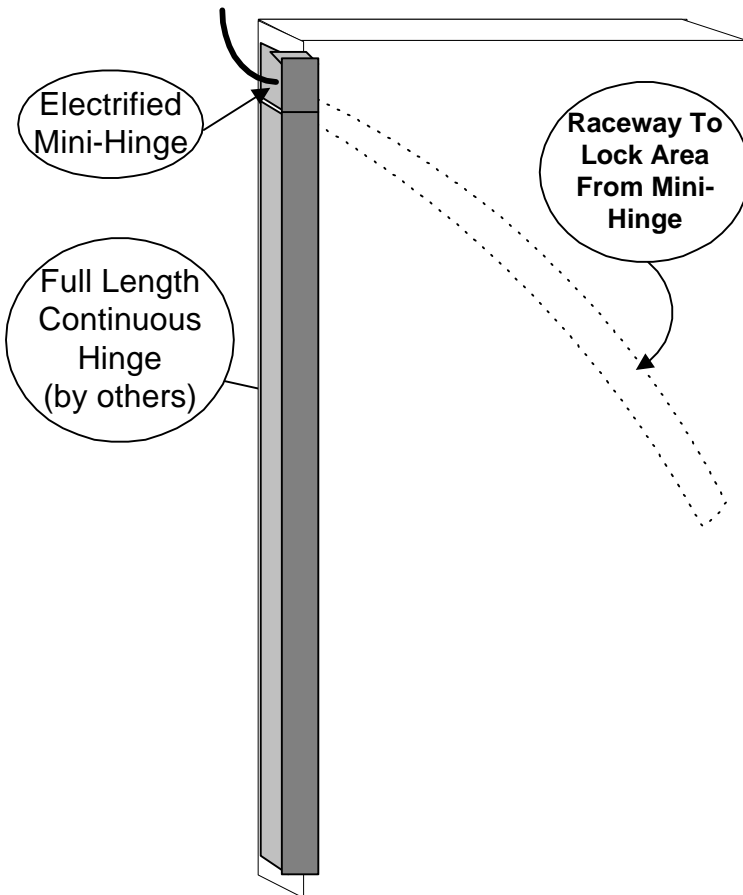

SECURITECH™

**Electrified Mini-Hinge
Template #ECH-FM**

Views Of Mini-Hinge

To be installed above the full length continuous hinge.
Matches Roton 780-112HD or Zero 910.

Frame Preparation

Corresponding hole in the frame is to be prepared for wire.