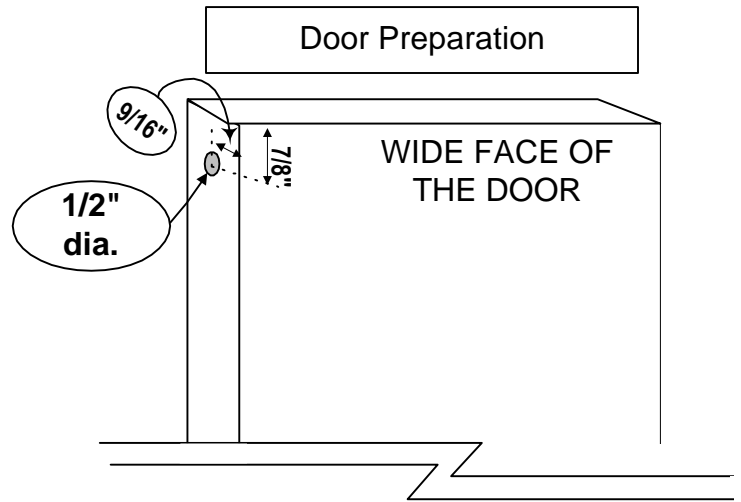

SECURITECH™

**Electrified Mini-Hinge
Template #ECH-FM**

Views Of Mini-Hinge

To be installed above the full length continuous hinge.
Matches Roton 780-112HD or Zero 910.

Frame Preparation

Corresponding hole in the frame is to be prepared for wire.