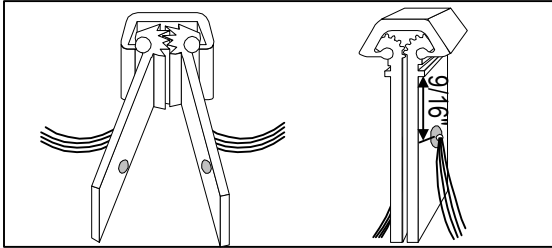

SECURITECH™

**Electrified Mini-Hinge
Template #ECH-FM**

Views Of Mini-Hinge

To be installed above the full length continuous hinge.
Matches Roton 780-112HD or Zero 910.

Frame Preparation

Corresponding hole in the frame is to be prepared for wire.