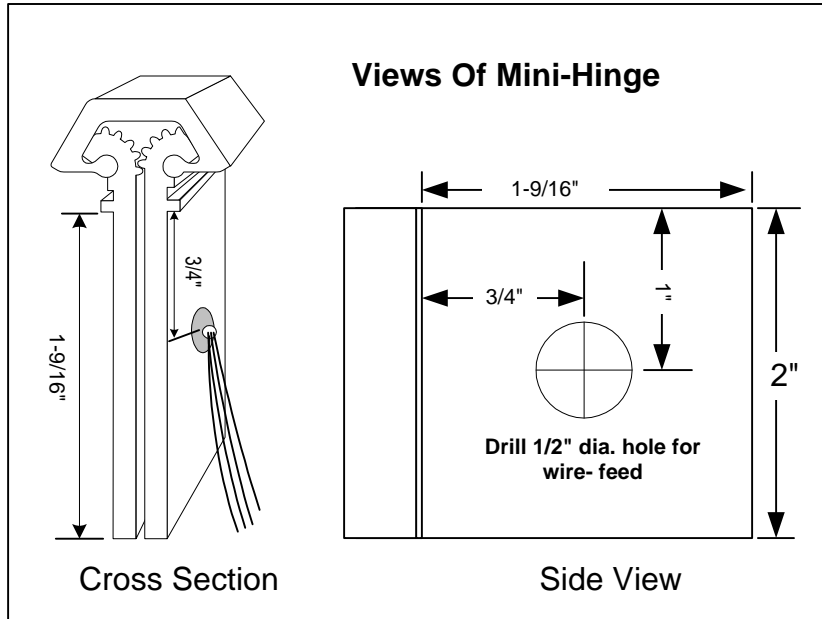

## TEMPLATE ECH-FM-8(Wire) Electrified Mini-Hinge

To be installed above the full length continuous hinge.  
Matches Roton 780-112HD or Zero 910.

### Frame Preparation

Corresponding hole in the frame is to be prepared for wire.

**Be certain that all burrs and sharp edges are removed from frame and door holes.**