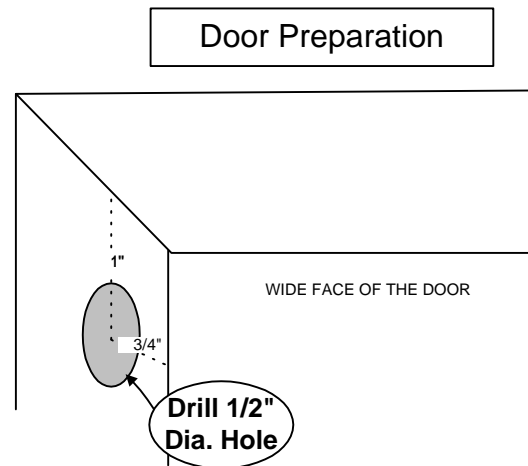

## TEMPLATE ECH-FM-8(Wire) Electrified Mini-Hinge

To be installed above the full length continuous hinge.  
Matches Roton 780-112HD or Zero 910.

### Frame Preparation

Corresponding hole in the frame is to be prepared for wire.

**Be certain that all burrs and sharp edges are removed from frame and door holes.**