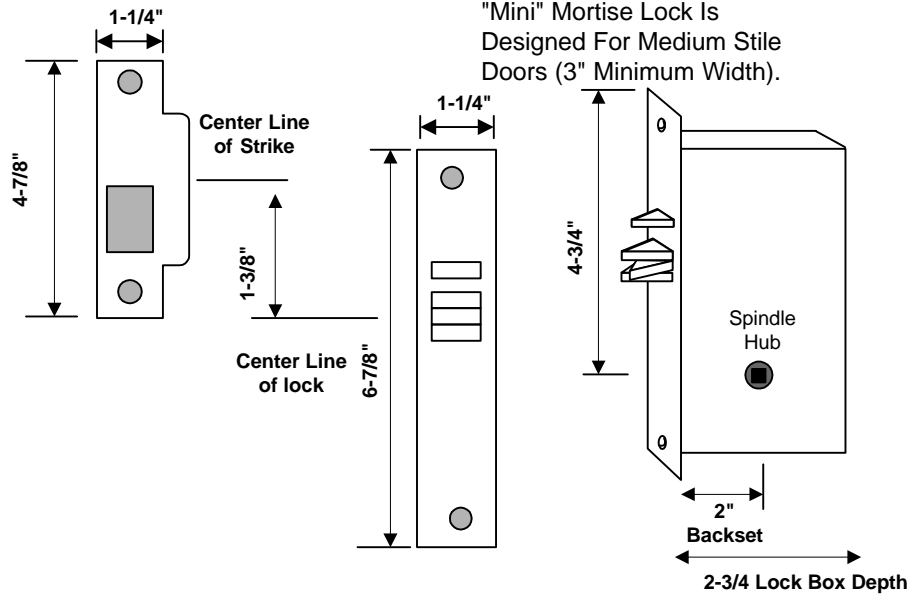

SECURITECH™

Door Frame and Edge Preparation

Template #9000SFM

MAGLATCH™

Mortise Lock Templating For Use With Securitech™ "Mini" Mortise Lock

A Note About Templates:

Any reproduction of this template, via fax, photocopy or digital transmission, renders it **Not To Scale**.