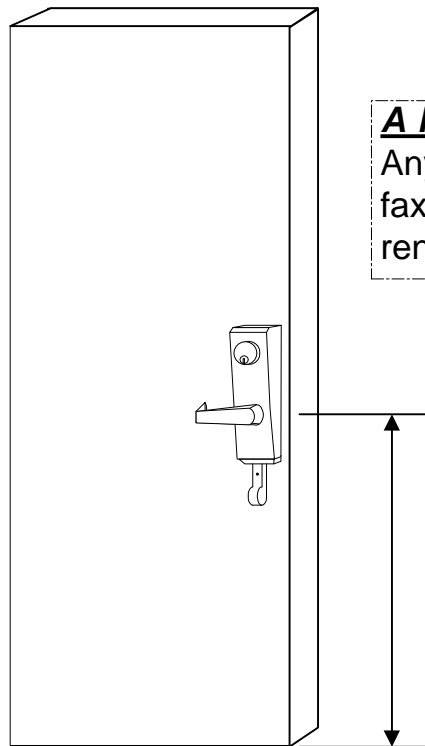

SECURITECH™

Door Frame and Edge Preparation

Template #9000SFM

MAGLATCH™

Mortise Lock Templating For Use With Securitech™ "Mini" Mortise Lock

A Note About Templates:

Any reproduction of this template, via fax, photocopy or digital transmission, renders it **Not To Scale**.