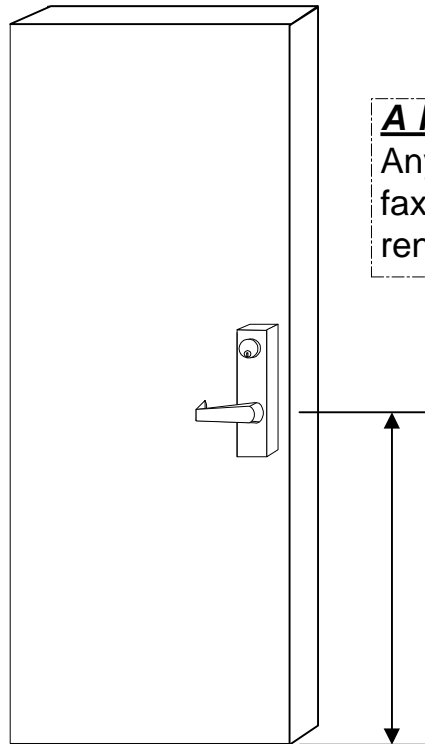

SECURITECH™

Door Frame and Edge Preparation

Template #9000SF-NSL

MAGLATCH™

Mortise Lock Templating For Use With Securitech™ "Narrow" Mortise Lock

A Note About Templates:
Any reproduction of this template, via fax, photocopy or digital transmission, renders it **Not To Scale**.