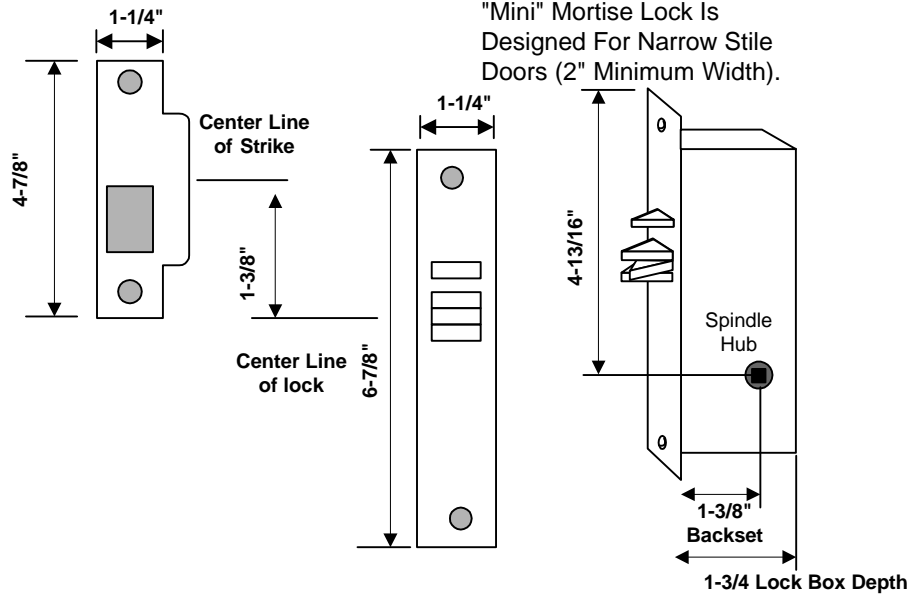

SECURITECH™

Door Frame and Edge Preparation

Template #9000SF-NSL

MAGLATCH™

Mortise Lock Templating For Use With Securitech™ "Narrow" Mortise Lock

A Note About Templates:
Any reproduction of this template, via fax, photocopy or digital transmission, renders it **Not To Scale**.