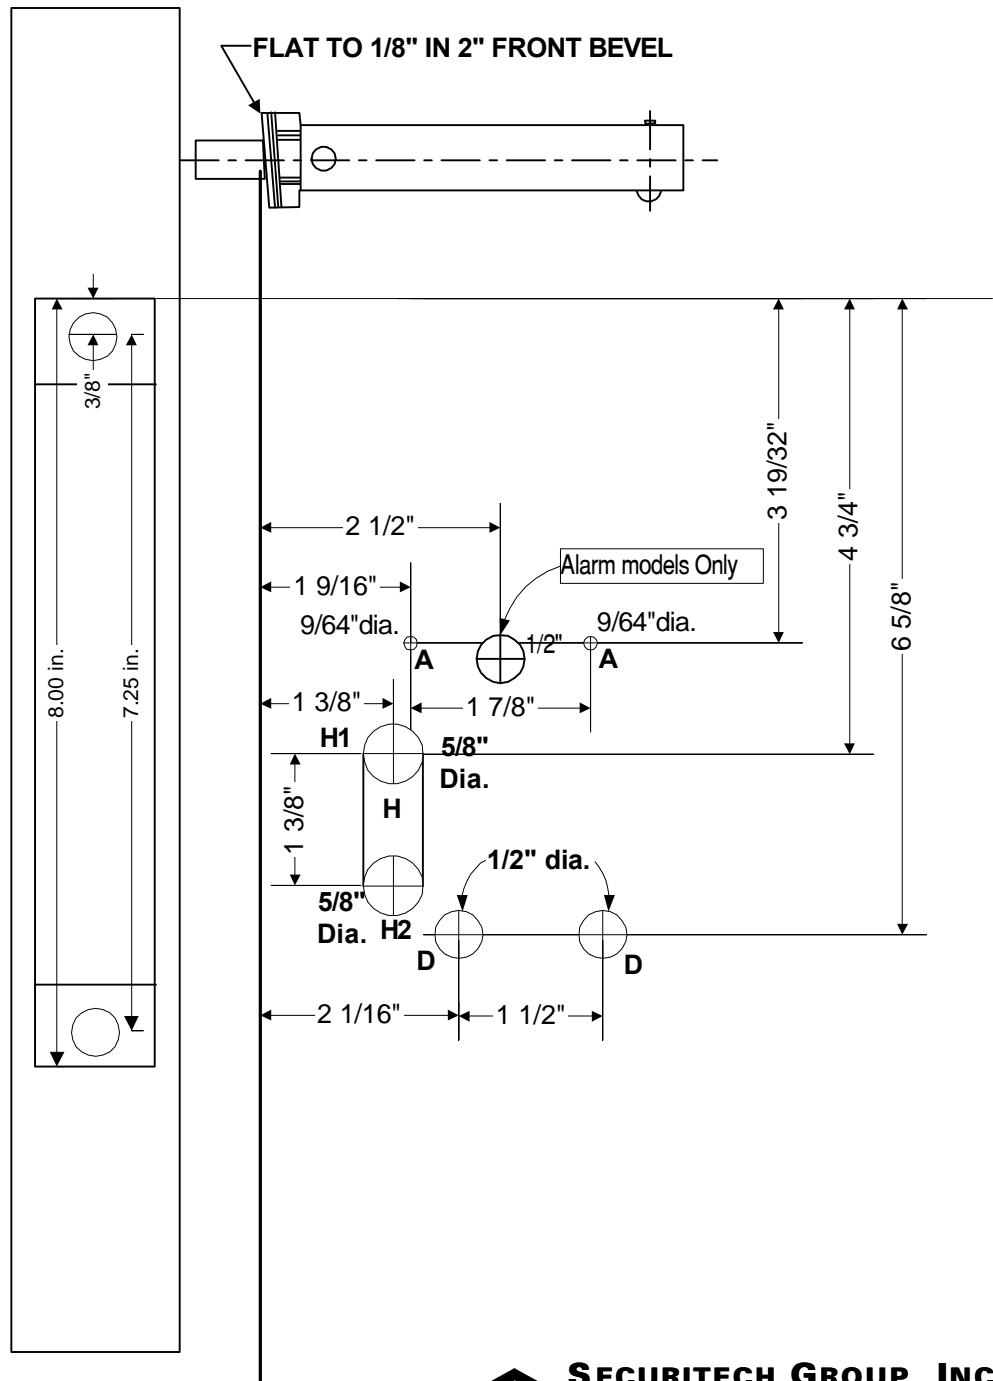

A Note About Templates:

Any reproduction of this template, via fax, photocopy or digital transmission, renders it **Not To Scale**.

#8X11 Template for 8000 Series

Adjust all measurements for the door bevel

Strike Prep - Standard 4-7/8"

Top Of Mortise Opening To Top Of 4-7/8" Strike In Frame:
Standard 1-3/16"

EXTERIOR

INTERIOR

SECURITECH GROUP, INC.
54-45 44TH STREET MASPETH, NY 11378
(718)392-9000 FAX: (718)392-8944